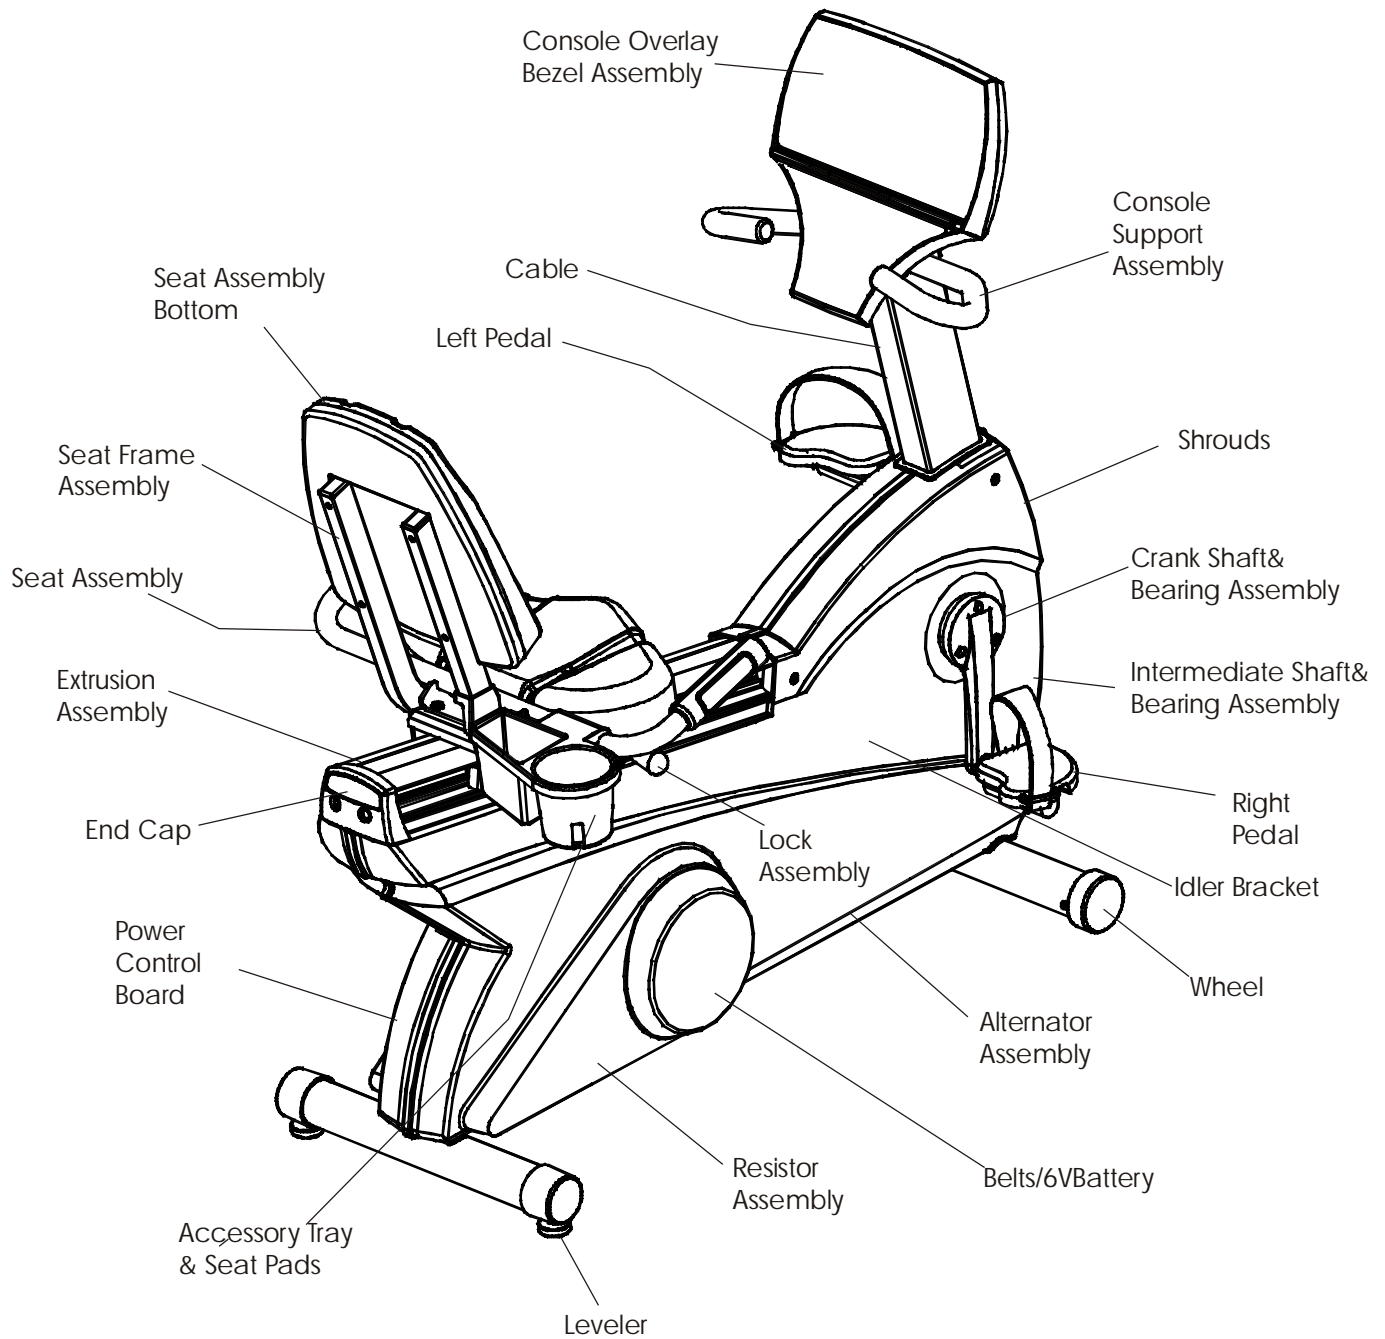

Life Cycle 93R
General Assembly

93R-0XXX-01
S/N LRB10001

Description	Part Number
Service Manual	M051-00K39-A012
Operation Manual	M051-00K39-A020
Hardware Bag	GK39-00002-00008
Network C-Safe Kit	GK63-00002-0003

Life Cycle 93R
Shrouds, End Cap, Crank Arm

93R-0XXX-01
S/N LRB10001

Life Cycle 93R
Crank Shaft and Bearing Assembly
GK-63-00002-0006

93R-0XXX-01
S/N LRB10001