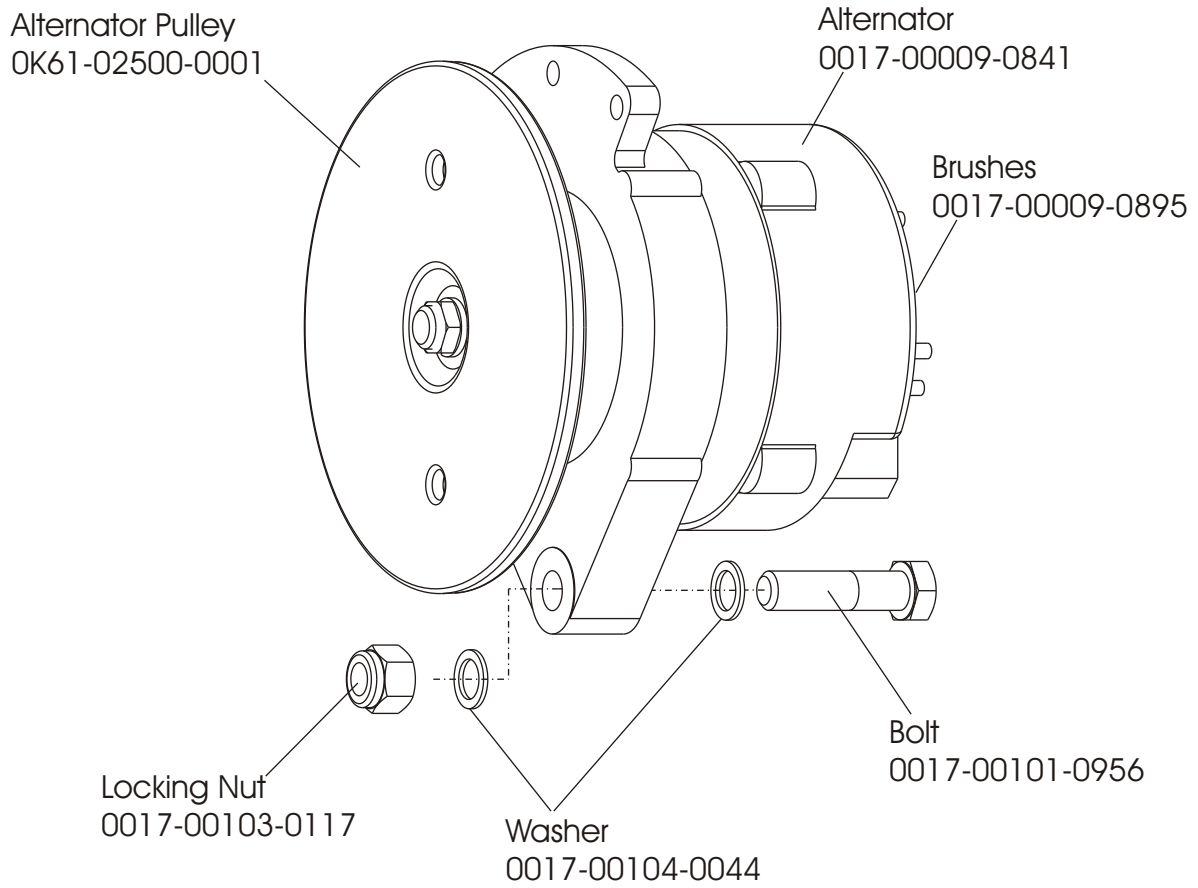

Life Cycle 93R
General Assembly

93R-0XXX-01
S/N LRB10001

Description	Part Number
Service Manual	M051-00K39-A012
Operation Manual	M051-00K39-A020
Hardware Bag	GK39-00002-00008
Network C-Safe Kit	GK63-00002-0003

Life Cycle 93R
Shrouds, End Cap, Crank Arm

93R-0XXX-01
S/N LRB10001

Life Cycle 93R
Crank Shaft and Bearing Assembly
GK-63-00002-0006

93R-0XXX-01
S/N LRB10001