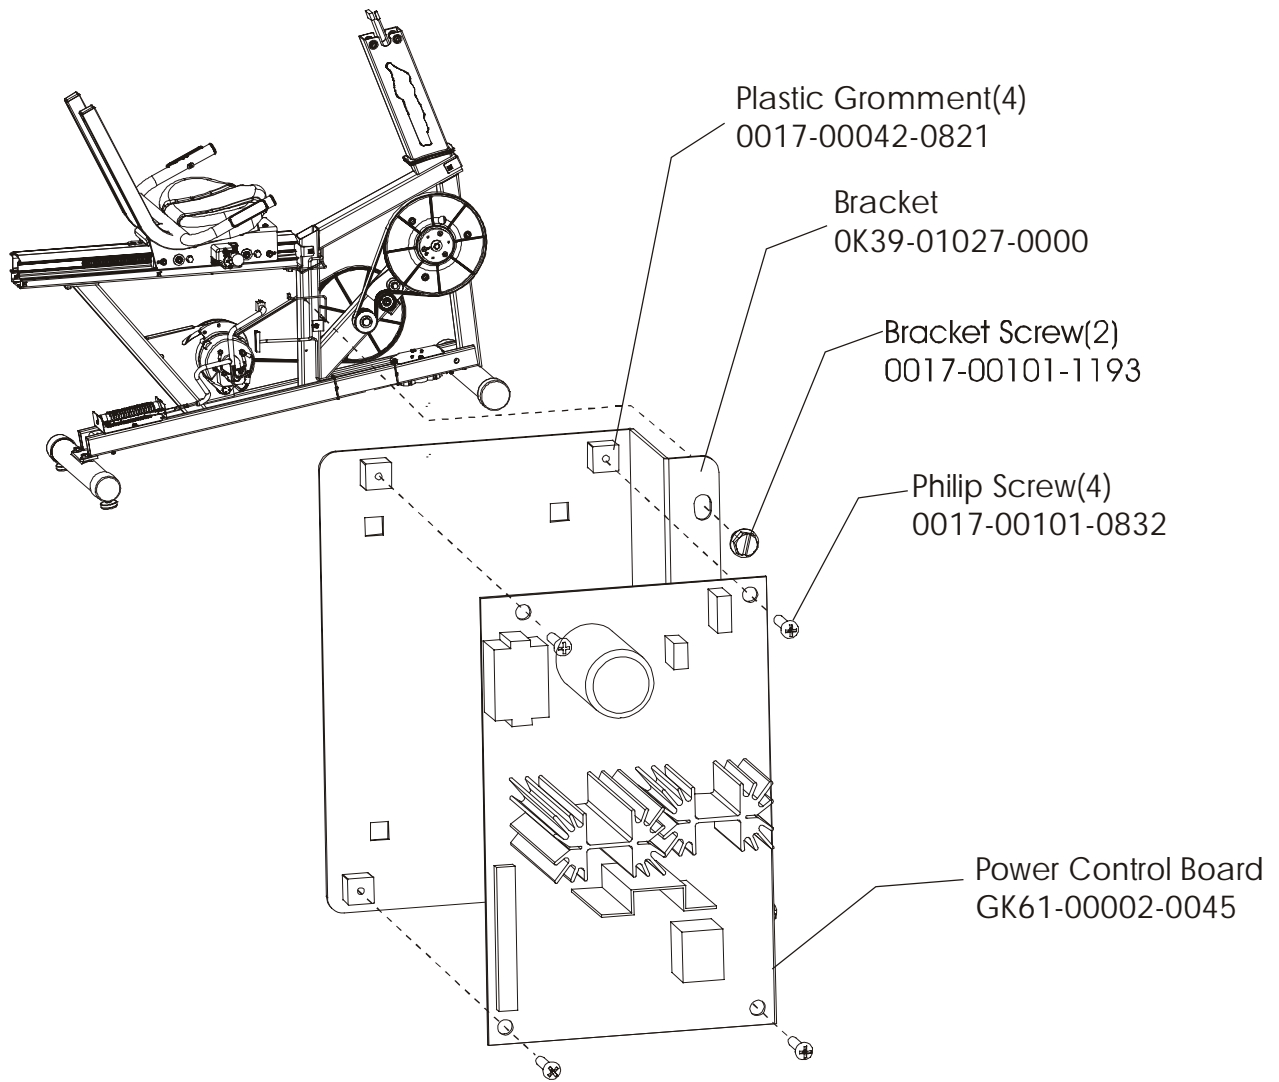

Life Cycle 93R
General Assembly

93R-0XXX-01
S/N LRB10001

Description	Part Number
Service Manual	M051-00K39-A012
Operation Manual	M051-00K39-A020
Hardware Bag	GK39-00002-00008
Network C-Safe Kit	GK63-00002-0003

Life Cycle 93R
Shrouds, End Cap, Crank Arm

93R-0XXX-01
S/N LRB10001

Life Cycle 93R
Crank Shaft and Bearing Assembly
GK-63-00002-0006

93R-0XXX-01
S/N LRB10001