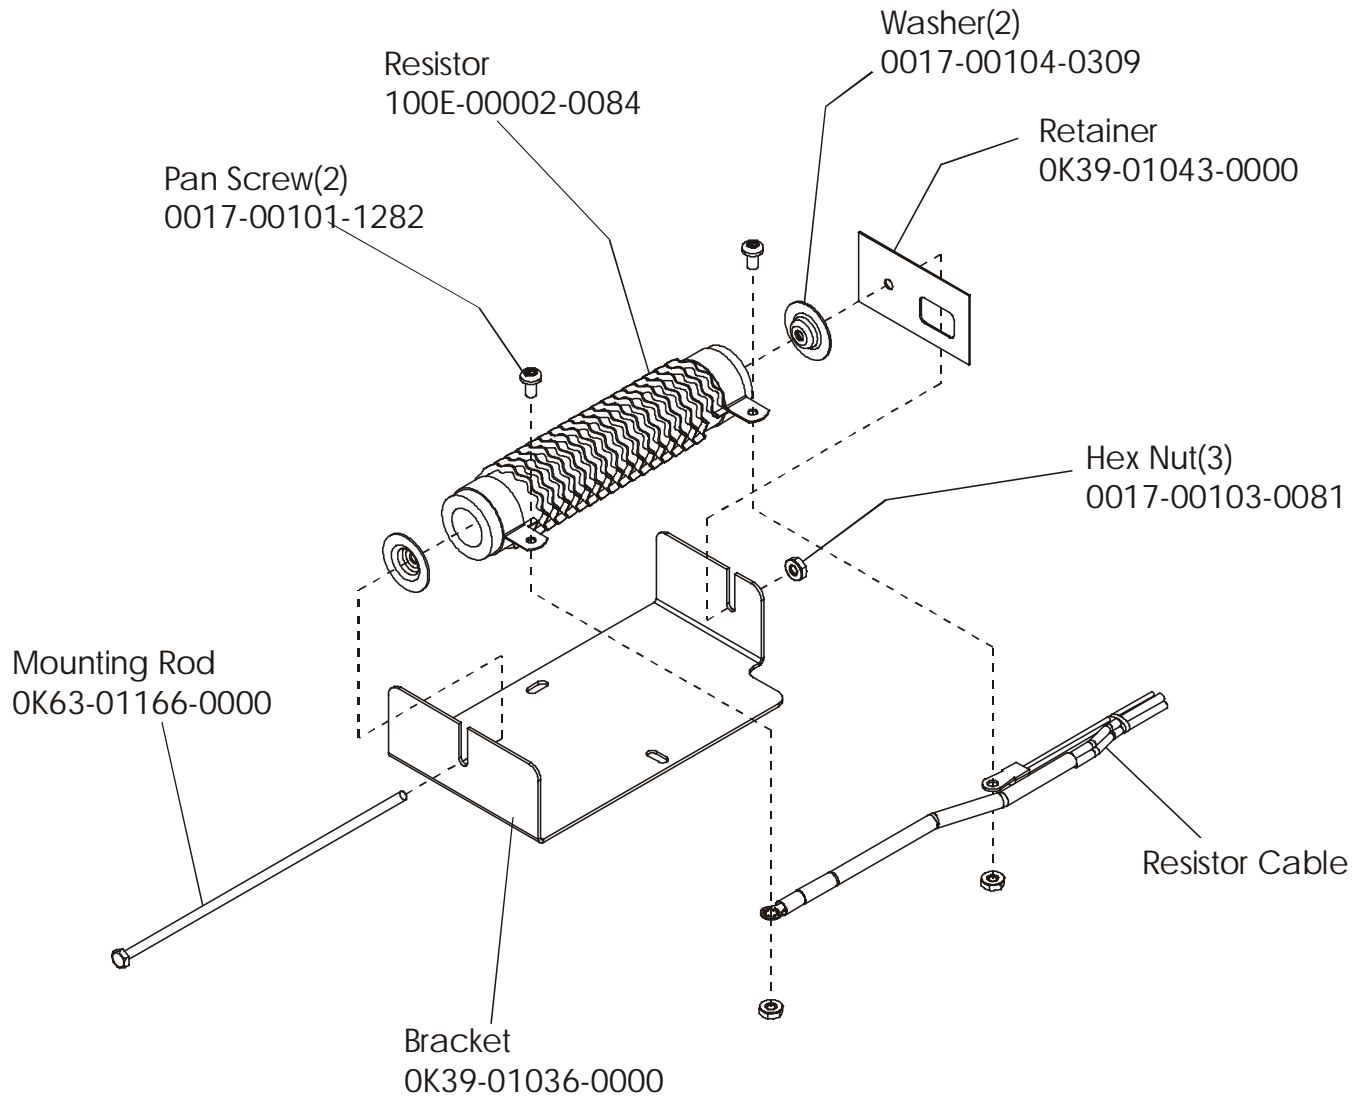

Life Cycle 93R
General Assembly

93R-0XXX-01
S/N LRB10001

Description	Part Number
Service Manual	M051-00K39-A012
Operation Manual	M051-00K39-A020
Hardware Bag	GK39-00002-00008
Network C-Safe Kit	GK63-00002-0003

Life Cycle 93R
Shrouds, End Cap, Crank Arm

93R-0XXX-01
S/N LRB10001

Life Cycle 93R
Crank Shaft and Bearing Assembly
GK-63-00002-0006

93R-0XXX-01
S/N LRB10001