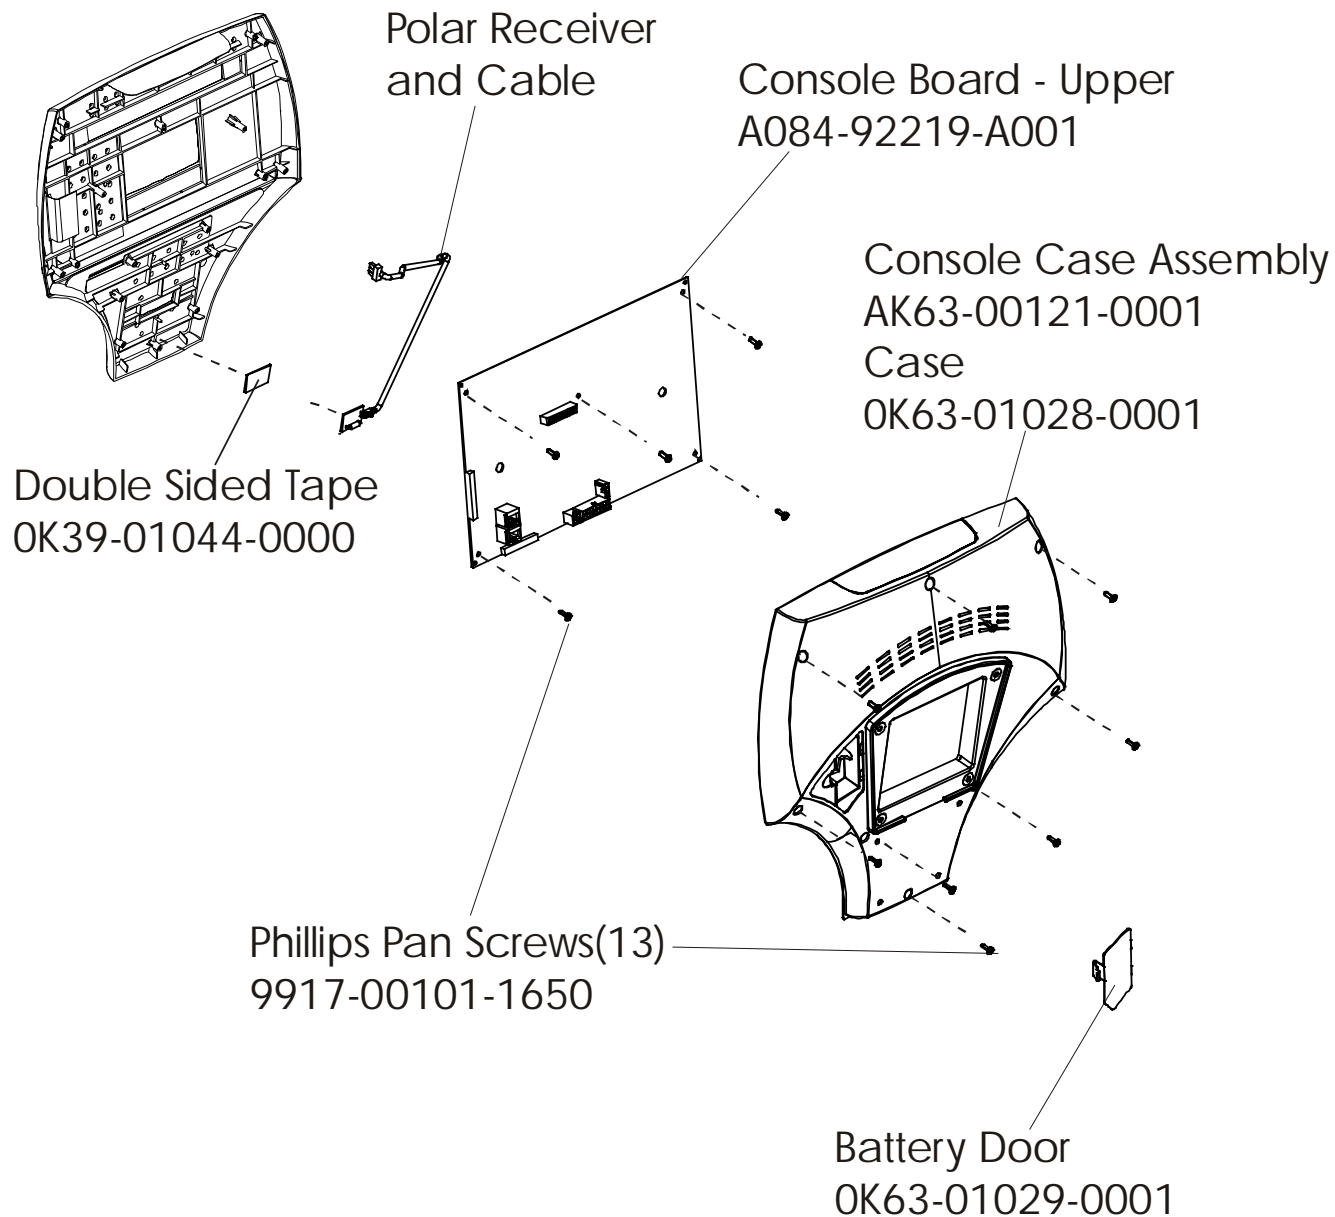

Life Cycle 93R
General Assembly

93R-0XXX-01
S/N LRB10001

Description	Part Number
Service Manual	M051-00K39-A012
Operation Manual	M051-00K39-A020
Hardware Bag	GK39-00002-00008
Network C-Safe Kit	GK63-00002-0003

Life Cycle 93R
Shrouds, End Cap, Crank Arm

93R-0XXX-01
S/N LRB10001

Life Cycle 93R
Crank Shaft and Bearing Assembly
GK-63-00002-0006

93R-0XXX-01
S/N LRB10001